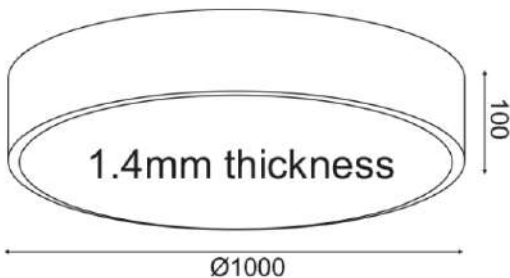

Application

- Suitable for indoor installation

The technical data of the product may differ from the listed +/- 10%

Bulb is not included

APOSTOLIDIS TRADING
Industrial area of Serres | 62100 Serres, Greece
T. +30 23210 77020-21 | F. +30 23210 77022
info@acalight.gr | www.acalight.gr