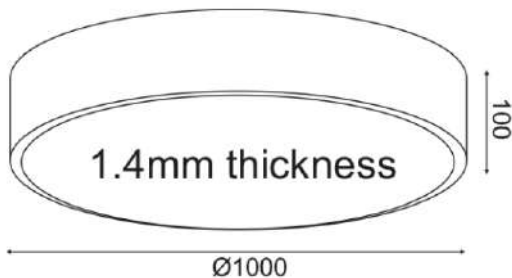

Application

- Suitable for indoor installation

The technical data of the product may differ from the listed +/- 10%

Bulb is not included

APOSTOLIDIS TRADING
Industrial area of Serres | 62100 Serres, Greece
T. +30 23210 77020-21 | F. +30 23210 77022
info@acalight.gr | www.acalight.gr