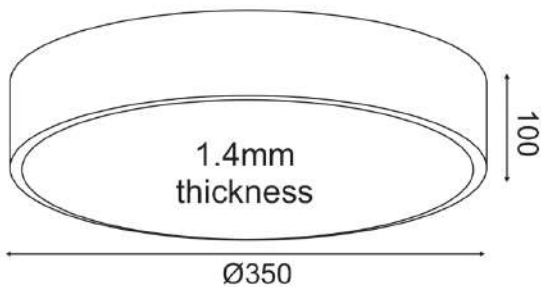

Application

- Suitable for indoor installation

The technical data of the product may differ from the listed +/- 10%

Bulb is not included

APOSTOLIDIS TRADING
Industrial area of Serres | 62100 Serres, Greece
T. +30 23210 77020-21 | F. +30 23210 77022
info@acalight.gr | www.acalight.gr