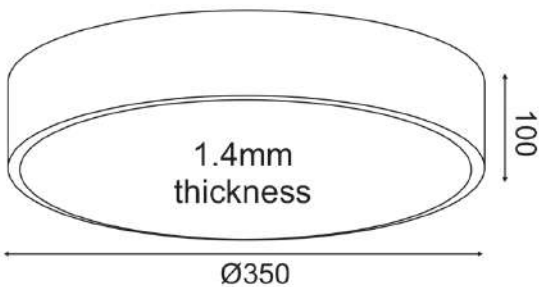

Application

- Suitable for indoor installation

The technical data of the product may differ from the listed +/- 10%

Bulb is not included

APOSTOLIDIS TRADING
Industrial area of Serres | 62100 Serres, Greece
T. +30 23210 77020-21 | F. +30 23210 77022
info@acalight.gr | www.acalight.gr