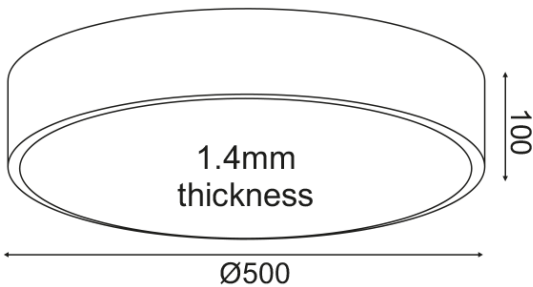

Application

- Suitable for indoor installation

The technical data of the product may differ from the listed +/- 10%

Bulb is not included

APOSTOLIDIS TRADING
Industrial area of Serres | 62100 Serres, Greece
T. +30 23210 77020-21 | F. +30 23210 77022
info@acalight.gr | www.acalight.gr