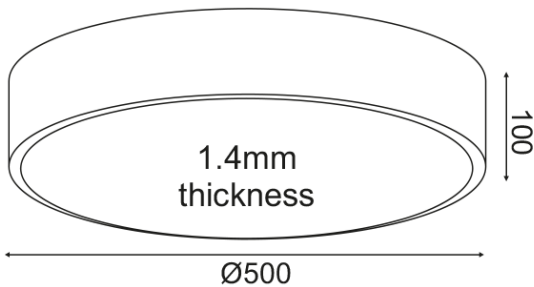

Application

- Suitable for indoor installation

The technical data of the product may differ from the listed +/- 10%

Bulb is not included

APOSTOLIDIS TRADING
Industrial area of Serres | 62100 Serres, Greece
T. +30 23210 77020-21 | F. +30 23210 77022
info@acalight.gr | www.acalight.gr