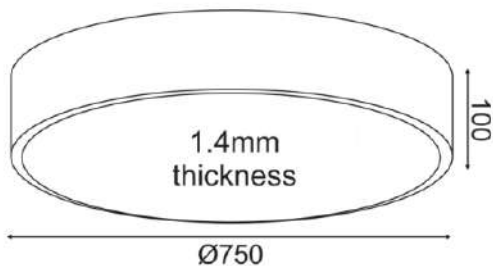

Application

- Suitable for indoor installation

The technical data of the product may differ from the listed +/- 10%

Bulb is not included

APOSTOLIDIS TRADING
Industrial area of Serres | 62100 Serres, Greece
T. +30 23210 77020-21 | F. +30 23210 77022
info@acalight.gr | www.acalight.gr