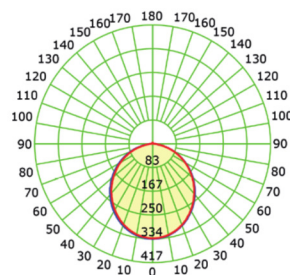

DRIVER BOX (Ø350x40mm)

**Application**

- Suitable for indoor installation

**Photometrical Data**

Color Temperature	<b>4000K</b>
LED Luminous Flux	<b>2550Lm</b>
Light Beam Spread	<b>120° Symmetrical</b>
Lighting Transparency	<b>50%</b>
Color Rendering Index (Ra)	<b>≥80</b>