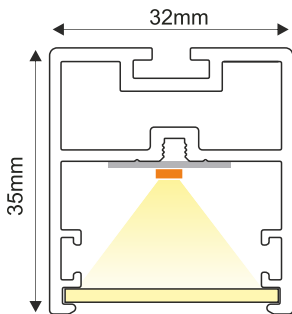

**LED LINEAR LUMINAIRE**

**2 YEARS**  
GUARANTEE

**Technical Data**

Housing Material	<b>Anodised Aluminum</b>
Optic Material	<b>Opal Silicone</b>
Color	<b>Upon Request</b>
Input Voltage	<b>230V AC</b>
Input Frequency	<b>50~60Hz</b>
Total Wattage	<b>36W</b>
LED Type	<b>SMD LED MODULE</b>
Lifespan	<b>30.000 hours</b>
Protection Class	<b>CLASS I</b> 
Ingress Protection	<b>IP20</b>
LED Driver	<b>Included</b>
Dimming	<b>No</b>
Replaceable LED / Driver	<b>Yes / Yes</b>

DRIVER BOX (Ø350x40mm)

**Application**

- Suitable for indoor installation

**Photometrical Data**

Color Temperature	<b>4000K</b>
LED Luminous Flux	<b>2550Lm</b>
Light Beam Spread	<b>120° Symmetrical</b>
Lighting Transparency	<b>50%</b>
Color Rendering Index (Ra)	<b>≥80</b>