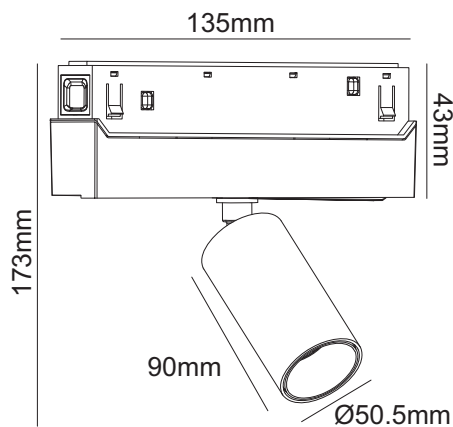

MAGNETIC LED TRACK LUMINAIRE

3 YEARS
GUARANTEE

OSRAM

Application

- This luminaire is suitable for indoor installation

Technical Data

Housing Material	Aluminum
Optic Material	Polycarbonate
Color	White
Input Voltage	48V DC
Input Frequency	50~60Hz
Total Wattage	7W
LED Type	COB (LM80)
Lifespan	30.000 hours
Protection Class	CLASS III 
Ingress Protection	IP20
LED Driver	Yes (Built-in)
Dimming	No
Replaceable LED / Driver	Yes / Yes

Photometrical Data

Color Temperature	4000K
Lumen	600Lm
Light Beam Spread	36°
Color Rendering Index (Ra)	≥90

Energy Data

Energy Efficiency Label	E
Energy Consumption	7.0 kWh/1000h

The technical data of the product may differ from the listed +/- 10%