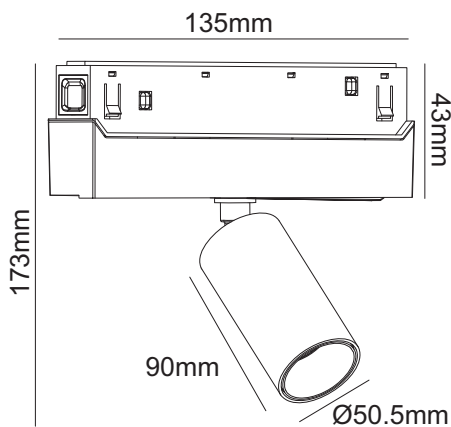

MAGNETIC LED TRACK LUMINAIRE

3 YEARS
GUARANTEE

OSRAM

Application

- This luminaire is suitable for indoor installation

Technical Data

| | |
|--------------------------|--|
| Housing Material | Aluminum |
| Optic Material | Polycarbonate |
| Color | White |
| Input Voltage | 48V DC |
| Input Frequency | 50~60Hz |
| Total Wattage | 7W |
| LED Type | COB (LM80) |
| Lifespan | 30.000 hours |
| Protection Class | CLASS III  |
| Ingress Protection | IP20 |
| LED Driver | Yes (Built-in) |
| Dimming | No |
| Replaceable LED / Driver | Yes / Yes |

Photometrical Data

| | |
|----------------------------|--------------|
| Color Temperature | 4000K |
| Lumen | 600Lm |
| Light Beam Spread | 36° |
| Color Rendering Index (Ra) | ≥90 |

Energy Data

| | |
|-------------------------|----------------------|
| Energy Efficiency Label | E |
| Energy Consumption | 7.0 kWh/1000h |