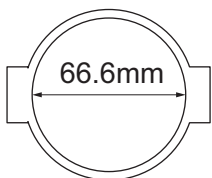

**LED POST TOP LUMINAIRE**

**5 YEARS**  
GUARANTEE

**Application**

- Suitable for park, square and side road lighting

**Technical Data**

Housing Material	<b>Die-casting Aluminum</b>
Optic Material	<b>Polycarbonate (UV Resistant)</b>
Color	<b>Grey (RAL7016)</b>
Input Voltage	<b>100-240V AC</b>
Input Frequency	<b>50~60Hz</b>
Total Wattage	<b>30W</b>
LED Type	<b>SMD(LM80)</b>
Lifespan	<b>50.000 hours</b>
Protection Class	<b>CLASS I</b>
Ingress Protection	<b>IP66</b>
Mechanical Impact Degree	<b>IK08</b>
Surge Protection	<b>4-6kV</b>
Function Temperature	<b>-60°~+60°C</b>
LED Driver	<b>Yes (Built-in)</b>
Dimming	<b>Yes</b>
Replaceable LED / Driver	<b>Yes / No</b>

**Photometrical Data**

Color Temperature	<b>4000K</b>
Lumen	<b>4200Lm</b>
LED Luminous Efficacy (Lm/W)	<b>140Lm/W</b>
Light Beam Spread	<b>120°</b>
Color Rendering Index (Ra)	<b>≥70</b>

**Energy Data**

Energy Efficiency Label **D**