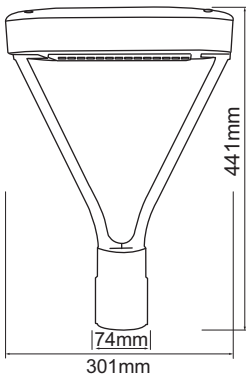

**LED POST TOP LUMINAIRE**

**5 YEARS**  
GUARANTEE

**Application**

- Suitable for park, square and side road lighting

**Technical Data**

Housing Material	<b>Die-casting Aluminum</b>
Optic Material	<b>Polycarbonate (UV Resistant)</b>
Color	<b>Grey (RAL7016)</b>
Input Voltage	<b>100-240V AC</b>
Input Frequency	<b>50~60Hz</b>
Total Wattage	<b>30W</b>
LED Type	<b>SMD(LM80)</b>
Lifespan	<b>50.000 hours</b>
Protection Class	<b>CLASS I</b>
Ingress Protection	<b>IP66</b>
Mechanical Impact Degree	<b>IK08</b>
Surge Protection	<b>4-6kV</b>
Function Temperature	<b>-60°~+60°C</b>
LED Driver	<b>Yes (Built-in)</b>
Dimming	<b>Yes</b>
Replaceable LED / Driver	<b>Yes / No</b>

**Photometrical Data**

Color Temperature	<b>4000K</b>
Lumen	<b>4200Lm</b>
LED Luminous Efficacy (Lm/W)	<b>140Lm/W</b>
Light Beam Spread	<b>120°</b>
Color Rendering Index (Ra)	<b>≥70</b>

**Energy Data**

Energy Efficiency Label **D**