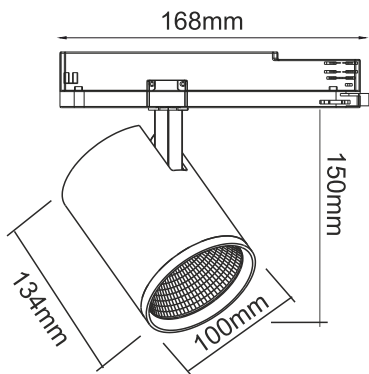

## LED TRACK LUMINAIRE

Code:

**KOOP1930W45090**

**5 YEARS**  
GUARANTEE

### Application

- This luminaire is suitable for indoor installation

### Technical Data

Housing Material	<b>Aluminum</b>
Optic Material	<b>Plastic</b>
Color	<b>White</b>
Input Voltage	<b>230V AC</b>
Input Frequency	<b>50~60Hz</b>
Total Wattage	<b>19W</b>
LED Type	<b>COB</b>
Lifespan	<b>50.000 hours</b>
Protection Class	<b>CLASS II</b> 
Ingress Protection	<b>IP20</b>
LED Driver	<b>In track</b>
Dimming	<b>No</b>
Replaceable LED / Driver	<b>No / Yes</b>
Power Supply	<b>3-Phases</b>