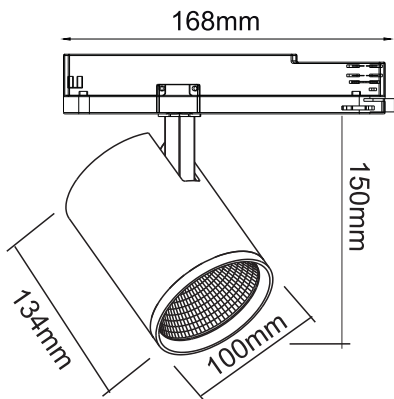

## LED TRACK LUMINAIRE

Code:  
**KOOP2640B450**

**5** YEARS  
GUARANTEE

### Application

- This luminaire is suitable for indoor installation

### Technical Data

Housing Material	Aluminum
Optic Material	PC
Color	Black
Input Voltage	230V AC
Input Frequency	50~60Hz
Total Wattage	26W
LED Type	COB
Lifespan	50.000 hours
Protection Class	CLASS II 
Ingress Protection	IP20
LED Driver	In track
Dimming	No
Replaceable LED / Driver	No / Yes
Power Supply	3-Phases

### Photometrical Data

Color Temperature	4000K
Lumen	3600Lm
Light Beam Spread	30°
Color Rendering Index (Ra)	≥80