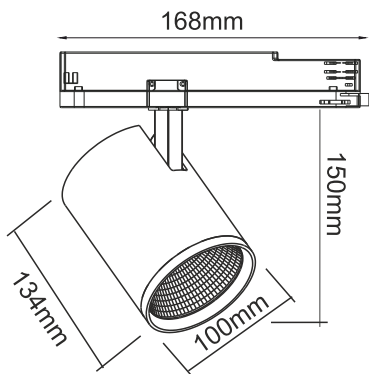

LED TRACK LUMINAIRE

Code:

KOOP3530W45090

5 YEARS
GUARANTEE

Application

- This luminaire is suitable for indoor installation

Technical Data

Housing Material	Aluminum
Optic Material	Plastic
Color	White
Input Voltage	230V AC
Input Frequency	50~60Hz
Total Wattage	35W
LED Type	COB
Lifespan	50.000 hours
Protection Class	CLASS II 
Ingress Protection	IP20
LED Driver	In track
Dimming	No
Replaceable LED / Driver	No / Yes
Power Supply	3-Phases

Photometrical Data

Color Temperature	3000K
Lumen	3670Lm
Light Beam Spread	30°
Color Rendering Index (Ra)	≥90

Energy Data

Energy Efficiency Label	E
Energy Consumption	35.0 kWh/1000h

The technical data of the product may differ from the listed +/- 10%