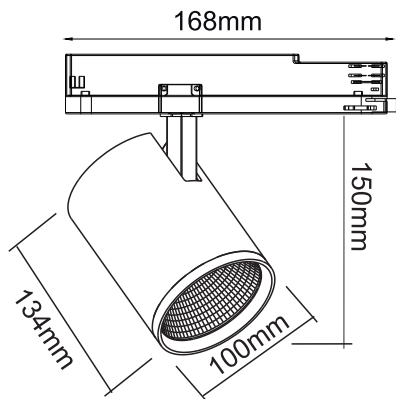

LED TRACK LUMINAIRE

Code:
KOOP3540B450

5 YEARS
GUARANTEE

Application

- This luminaire is suitable for indoor installation

Technical Data

Housing Material	Aluminum
Optic Material	PC
Color	Black
Input Voltage	230V AC
Input Frequency	50~60Hz
Total Wattage	35W
LED Type	COB
Lifespan	50.000 hours
Protection Class	CLASS II 
Ingress Protection	IP20
LED Driver	In track
Dimming	No
Replaceable LED / Driver	No / Yes
Power Supply	3-Phases

Photometrical Data

Color Temperature	4000K
Lumen	4450Lm
Light Beam Spread	30°
Color Rendering Index (Ra)	≥80

Energy Data

Energy Efficiency Label	C
Energy Consumption	35.0 kWh/1000h

The technical data of the product may differ from the listed +/- 10%