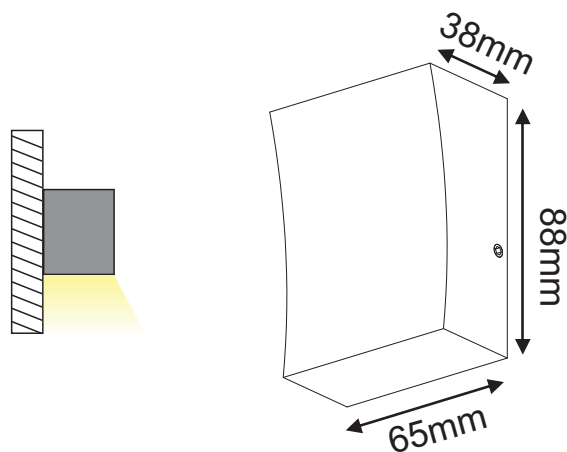

LED HP WALL LUMINAIRE

Code:
LG1041G

2 YEARS
GUARANTEE

• Suitable for outdoor installation.

Technical Data

Housing Material	Aluminum
Optic Material	Glass
Color	Dark Grey
Input Voltage	230V AC
Input Frequency	50~60Hz
Total Wattage	3W
LED Type	HIGH POWER (LM80)
Lifespan	30.000 hours
Protection Class	CLASS I
Ingress Protection	IP65
LED Driver	Yes (Built-in)
Dimming	No
Replaceable LED / Driver	Yes / Yes

Photometrical Data

Color Temperature	3000K
Lumen	110Lm
Light Beam Spread	89°
Color Rendering Index (Ra)	≥80

Energy Data

Energy Efficiency Label	G
Energy Consumption	3.0 kWh/1000h

The technical data of the product may differ from the listed +/- 10%