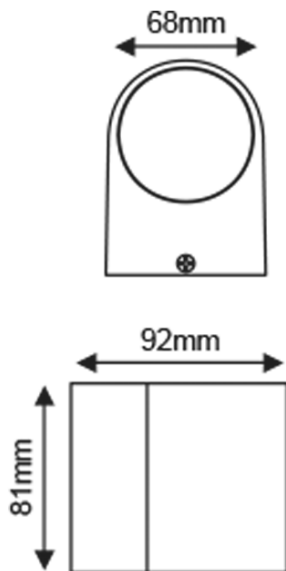

WALL LUMINAIRE

Code:
LG2201GU10G

2 YEARS
GUARANTEE

Technical Data

Collection	DASA
Voltage (Volt)	230V AC
IP- Fluid and Dust Protection Indicator	IP54
Beam Angle/ Light Direction	1 Beam of Light
Lightbulb's Quantity	1
Lampholder	GU10
Material (main)	Aluminum
Color (main)	Grey
Material (secondary)	Glass
Shape	Round
Luminaire's Type	Conventional

The technical data of the product may differ from the listed +/- 10%