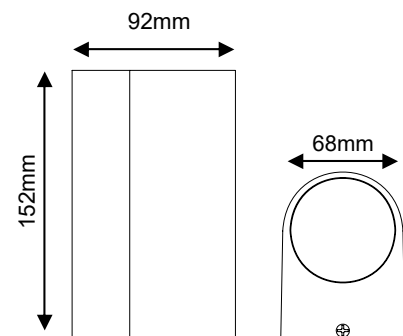

The technical data of the product may differ from the listed +/- 10%

APOSTOLIDIS TRADING
Industrial area of Serres | 62100 Serres, Greece
T. +30 23210 77020-21 | F. +30 23210 77022
info@acalight.gr | www.acalight.gr