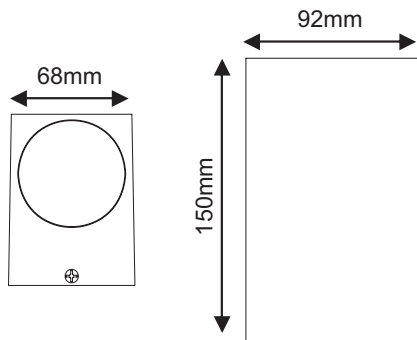

Technical Data

- *This luminaire is suitable for outdoor installation*