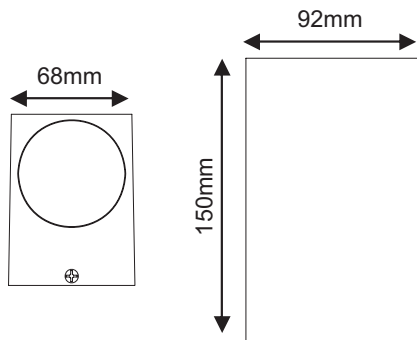

Technical Data

- *This luminaire is suitable for outdoor installation*