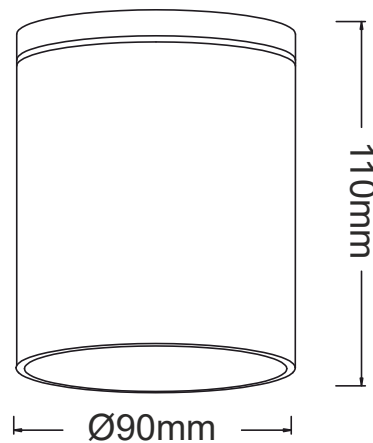

The technical data of the product may differ from the listed +/- 10%

APOSTOLIDIS TRADING
Industrial area of Serres | 62100 Serres, Greece
T. +30 23210 77020-21 | F. +30 23210 77022
info@acalight.gr | www.acalight.gr