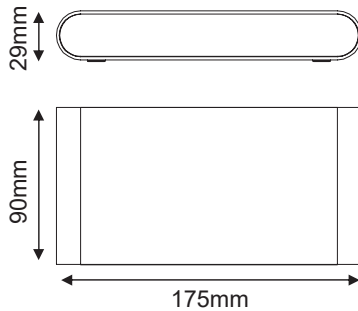

LED WALL LUMINAIRE

2 YEARS
GUARANTEE

Technical Data

Housing Material	Aluminum
Optic Material	Glass
Color	White Mat
Input Voltage	230V AC
Input Frequency	50~60Hz
Total Wattage	11W
LED Type	SMD (LM80)
Lifespan	30.000 hours
Protection Class	CLASS I 
Ingress Protection	IP54
LED Driver	Yes (Built-in)
Dimming	No
Replaceable LED / Driver	No / No

Photometrical Data

Color Temperature	3000K
Lumen	570Lm
Light Beam Spread	60°
Color Rendering Index (Ra)	≥80

Energy Data

Energy Efficiency Label	G
Energy Consumption	11.0 kWh/1000h

The technical data of the product may differ from the listed +/- 10%