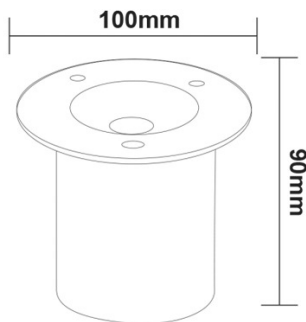

LED COB INGROUND LUMINAIRE

2 YEARS
GUARANTEE

Technical Data

Housing Material	Aluminum+Steel+Polycarbonate
Optic Material	Glass
Color	Metallic
Input Voltage	230V AC
Input Frequency	50~60Hz
Total Wattage	7W
LED Type	COB
Lifespan	30.000 hours
Protection Class	CLASS I 
Ingress Protection	IP67
LED Driver	Yes (Built-in)
Dimming	No
Replaceable LED / Driver	No / No

Photometrical Data

Color Temperature	3000K
Lumen	450Lm
Light Beam Spread	45°
Color Rendering Index (Ra)	≥80

Energy Data

Energy Efficiency Label	G
Energy Consumption	7.0 kWh/1000h

The technical data of the product may differ from the listed +/- 10%