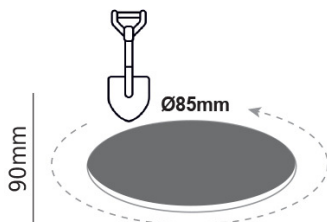

LED COB INGROUND LUMINAIRE

2 YEARS
GUARANTEE

Technical Data

Housing Material	Aluminum+Steel+Polycarbonate
Optic Material	Glass
Color	Metallic
Input Voltage	230V AC
Input Frequency	50~60Hz
Total Wattage	7W
LED Type	COB
Lifespan	30.000 hours
Protection Class	CLASS I 
Ingress Protection	IP67
LED Driver	Yes (Built-in)
Dimming	No
Replaceable LED / Driver	No / No

Photometrical Data

Color Temperature	3000K
Lumen	450Lm
Light Beam Spread	45°
Color Rendering Index (Ra)	≥80

Energy Data

Energy Efficiency Label	G
Energy Consumption	7.0 kWh/1000h

The technical data of the product may differ from the listed +/- 10%