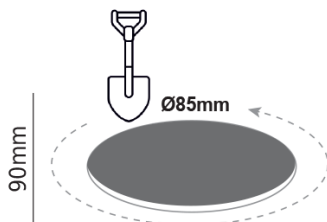

LED COB INGROUND LUMINAIRE

2 YEARS
GUARANTEE

Technical Data

Housing Material	Aluminum+Steel+Polycarbonate
Optic Material	Glass
Color	Metallic
Input Voltage	230V AC
Input Frequency	50~60Hz
Total Wattage	7W
LED Type	COB
Lifespan	30.000 hours
Protection Class	CLASS I
Ingress Protection	IP67
LED Driver	Yes (Built-in)
Dimming	No
Replaceable LED / Driver	No / No

Photometrical Data

Color Temperature	3000K
Lumen	450Lm
Light Beam Spread	45°
Color Rendering Index (Ra)	≥80

Energy Data

Energy Efficiency Label	G
Energy Consumption	7.0 kWh/1000h

The technical data of the product may differ from the listed +/- 10%