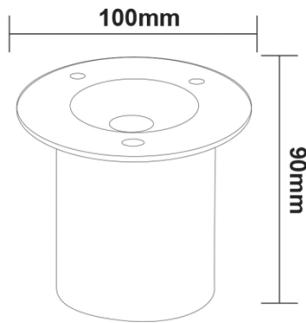

LED COB INGROUND LUMINAIRE

2 YEARS
GUARANTEE

Technical Data

Housing Material	Aluminum+Steel+Polycarbonate
Optic Material	Glass
Color	Metallic
Input Voltage	230V AC
Input Frequency	50~60Hz
Total Wattage	7W
LED Type	COB
Lifespan	30.000 hours
Protection Class	CLASS I
Ingress Protection	IP67
LED Driver	Yes (Built-in)
Dimming	No
Replaceable LED / Driver	No / No

Photometrical Data

Color Temperature	3000K
Lumen	450Lm
Light Beam Spread	45°
Color Rendering Index (Ra)	≥80

Energy Data

Energy Efficiency Label	G
Energy Consumption	7.0 kWh/1000h

The technical data of the product may differ from the listed +/- 10%