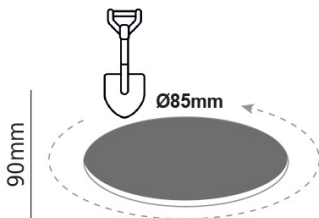

LED COB INGROUND LUMINAIRE

2 YEARS
GUARANTEE

Technical Data

Housing Material	Aluminum+Steel+Polycarbonate
Optic Material	Glass
Color	Metallic
Input Voltage	230V AC
Input Frequency	50~60Hz
Total Wattage	7W
LED Type	COB
Lifespan	30.000 hours
Protection Class	CLASS I 
Ingress Protection	IP67
LED Driver	Yes (Built-in)
Dimming	No
Replaceable LED / Driver	No / No

Photometrical Data

Color Temperature	3000K
Lumen	450Lm
Light Beam Spread	45°
Color Rendering Index (Ra)	≥80

Energy Data

Energy Efficiency Label	G
Energy Consumption	7.0 kWh/1000h

The technical data of the product may differ from the listed +/- 10%