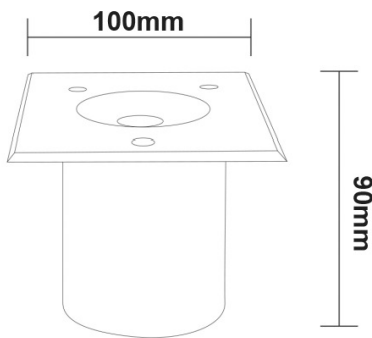

LED COB INGROUND LUMINAIRE

2 YEARS
GUARANTEE

Technical Data

Housing Material	Aluminum+Steel+Polycarbonate
Optic Material	Glass
Color	Metallic
Input Voltage	230V AC
Input Frequency	50~60Hz
Total Wattage	7W
LED Type	COB
Lifespan	30.000 hours
Protection Class	CLASS I 
Ingress Protection	IP67
LED Driver	Yes (Built-in)
Dimming	No
Replaceable LED / Driver	No / No

Photometrical Data

Color Temperature	3000K
Lumen	450Lm
Light Beam Spread	45°
Color Rendering Index (Ra)	≥80

Energy Data

Energy Efficiency Label	G
Energy Consumption	7.0 kWh/1000h

The technical data of the product may differ from the listed +/- 10%