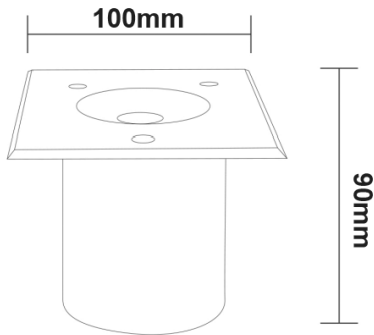

**LED COB INGROUND LUMINAIRE**

**2 YEARS**  
GUARANTEE

**Technical Data**

Housing Material	<b>Aluminum+Steel+Polycarbonate</b>
Optic Material	<b>Glass</b>
Color	<b>Metallic</b>
Input Voltage	<b>230V AC</b>
Input Frequency	<b>50~60Hz</b>
Total Wattage	<b>7W</b>
LED Type	<b>COB</b>
Lifespan	<b>30.000 hours</b>
Protection Class	<b>CLASS I</b> 
Ingress Protection	<b>IP67</b>
LED Driver	<b>Yes (Built-in)</b>
Dimming	<b>No</b>
Replaceable LED / Driver	<b>No / No</b>