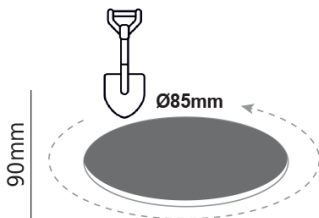

**LED COB INGROUND LUMINAIRE**

**2 YEARS**  
GUARANTEE

**Technical Data**

Housing Material	<b>Aluminum+Steel+Polycarbonate</b>
Optic Material	<b>Glass</b>
Color	<b>Metallic</b>
Input Voltage	<b>230V AC</b>
Input Frequency	<b>50~60Hz</b>
Total Wattage	<b>7W</b>
LED Type	<b>COB</b>
Lifespan	<b>30.000 hours</b>
Protection Class	<b>CLASS I</b> 
Ingress Protection	<b>IP67</b>
LED Driver	<b>Yes (Built-in)</b>
Dimming	<b>No</b>
Replaceable LED / Driver	<b>No / No</b>

**Photometrical Data**

Color Temperature	<b>3000K</b>
Lumen	<b>450Lm</b>
Light Beam Spread	<b>45°</b>
Color Rendering Index (Ra)	<b>≥80</b>

**Energy Data**

Energy Efficiency Label	<b>G</b>
Energy Consumption	<b>7.0 kWh/1000h</b>