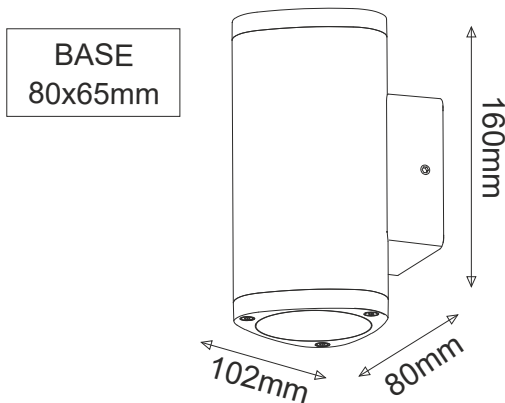

LED UP-DOWN WALL LUMINAIRE

Code:
LG2982G

2 YEARS
GUARANTEE

Technical Data

Housing Material	Aluminum
Optic Material	Polycarbonate
Color	Glass
Input Voltage	230V AC
Input Frequency	50~60Hz
Total Wattage	6W
LED Type	HIGH POWER
Lifespan	30.000 hours
Protection Class	CLASS I
Ingress Protection	IP54
LED Driver	Yes (Built-in)
Dimming	No
Replaceable LED / Driver	No / No

Photometrical Data

Color Temperature	3000K
Lumen	300Lm
Light Beam Spread	50°
Color Rendering Index (Ra)	≥80

Energy Data

Energy Efficiency Label	G
Energy Consumption	6.0 kWh/1000h

The technical data of the product may differ from the listed +/- 10%