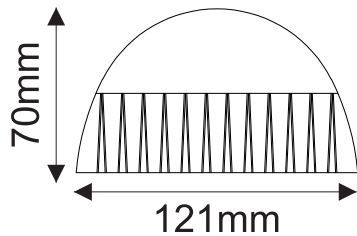

LED WINDOW LUMINAIRE

Code:
LG8509B

3 YEARS
GUARANTEE

Technical Data

Housing Material	Aluminum
Optic Material	Polycarbonate
Color	Matt Black
Input Voltage	230V AC
Input Frequency	50~60Hz
Total Wattage	9W
LED Type	SMD (LM80)
Lifespan	40.000 hours
Protection Class	CLASS I
Ingress Protection	IP65
LED Driver	Yes (Built-in)
Dimming	No
Replaceable LED / Driver	No / No

Photometrical Data

Color Temperature	3000K
Lumen	1050Lm
Light Beam Spread	110°x3°
Color Rendering Index (Ra)	≥80

Energy Data

Energy Efficiency Label	D
Energy Consumption	5.0 kWh/1000h

The technical data of the product may differ from the listed +/- 10%