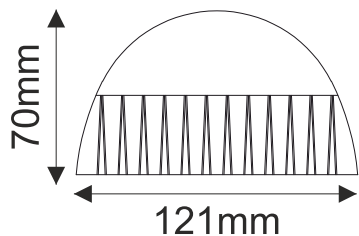

LED WINDOW LUMINAIRE

**3 YEARS
GUARANTEE**

Technical Data

Housing Material **Aluminum**

Optic Material **PMMA**

Color **Matt White**

Input Voltage **230V AC**

Input Frequency **50~60Hz**

Photometrical Data

Color Temperature **3000K**

Lumen **1050Lm**

Light Beam Spread **110°x3°**

Color Rendering Index (Ra) **≥80**

Energy Data

Energy Efficiency Label **D**

Energy Consumption **5.0 kWh/1000h**