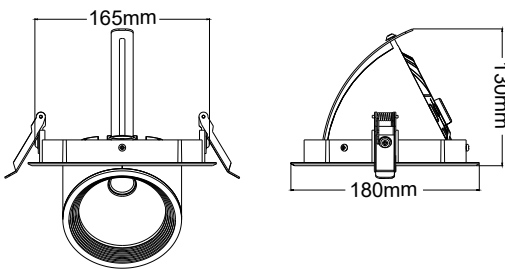

LED RECESSED MOVABLE SPOT

Code:

LINO1940W5

2 YEARS  
GUARANTEE

**Application**

- This luminaire is suitable for indoor installation

**Technical Data**

Housing Material	Aluminum
Optic Material	Glass
Color	White
Input Voltage	230V AC
Input Frequency	50~60Hz
Total Wattage	19W
LED Type	COB
Lifespan	50.000 hours
Protection Class	CLASS II 
Ingress Protection	IP20
LED Driver	Yes (Built-in)
Dimming	No
Replaceable LED / Driver	No / Yes

**Photometrical Data**

Color Temperature	4000K
Lumen	2500Lm
Light Beam Spread	60°
Color Rendering Index (Ra)	≥80

**Energy Data**

Energy Efficiency Label	C
Energy Consumption	19.0 kWh/1000h

The technical data of the product may differ from the listed +/- 10%