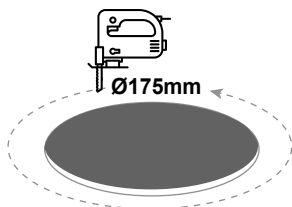

LED RECESSED MOVABLE SPOT

Code:

LINO1940W5

2 YEARS  
GUARANTEE

**Application**

- This luminaire is suitable for indoor installation

**Technical Data**

Housing Material	Aluminum
Optic Material	Glass
Color	White
Input Voltage	230V AC
Input Frequency	50~60Hz
Total Wattage	19W
LED Type	COB
Lifespan	50.000 hours
Protection Class	CLASS II 
Ingress Protection	IP20
LED Driver	Yes (Built-in)
Dimming	No
Replaceable LED / Driver	No / Yes

**Photometrical Data**

Color Temperature	4000K
Lumen	2500Lm
Light Beam Spread	60°
Color Rendering Index (Ra)	≥80

**Energy Data**

Energy Efficiency Label	C
Energy Consumption	19.0 kWh/1000h

The technical data of the product may differ from the listed +/- 10%