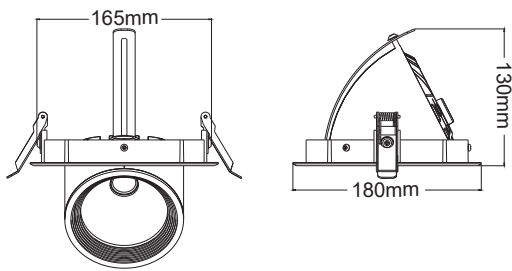

LED RECESSED MOVABLE SPOT

5 YEARS
GUARANTEE

Application

- This luminaire is suitable for indoor installation

Technical Data

Housing Material	Aluminum
Optic Material	Glass
Color	Black
Input Voltage	230V AC
Input Frequency	50~60Hz
Total Wattage	34W
LED Type	COB
Lifespan	50.000 hours
Protection Class	CLASS II 
Ingress Protection	IP20
LED Driver	Outer TRIDONIC
Dimming	No
Replaceable LED / Driver	No / Yes

Photometrical Data

Color Temperature	3000K
Lumen	3480Lm
Light Beam Spread	60°
Color Rendering Index (Ra)	≥90

Energy Data

Energy Efficiency Label	E
Energy Consumption	34.0 kWh/1000h

The technical data of the product may differ from the listed +/- 10%