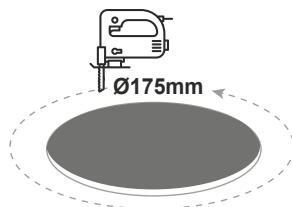

**LED RECESSED MOVABLE SPOT**

**5 YEARS**  
GUARANTEE

**Application**

- This luminaire is suitable for indoor installation

**Technical Data**

Housing Material	<b>Aluminum</b>
Optic Material	<b>Glass</b>
Color	<b>White</b>
Input Voltage	<b>230V AC</b>
Input Frequency	<b>50~60Hz</b>
Total Wattage	<b>34W</b>
LED Type	<b>COB</b>
Lifespan	<b>50.000 hours</b>
Protection Class	<b>CLASS II</b> 
Ingress Protection	<b>IP20</b>
LED Driver	<b>Outer TRIDONIC</b>
Dimming	<b>No</b>
Replaceable LED / Driver	<b>No / Yes</b>

**Photometrical Data**

Color Temperature	<b>3000K</b>
Lumen	<b>3480Lm</b>
Light Beam Spread	<b>60°</b>
Color Rendering Index (Ra)	<b>≥90</b>

**Energy Data**

Energy Efficiency Label	<b>E</b>
Energy Consumption	<b>34.0 kWh/1000h</b>