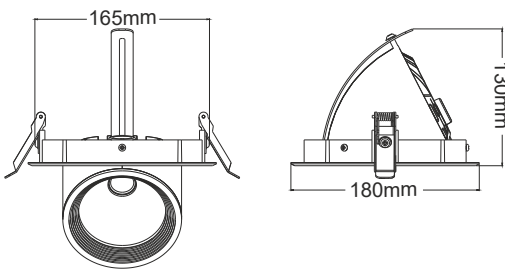

Energy Data

Energy Efficiency Label	E
Energy Consumption	34.0 kWh/1000h

The technical data of the product may differ from the listed +/- 10%