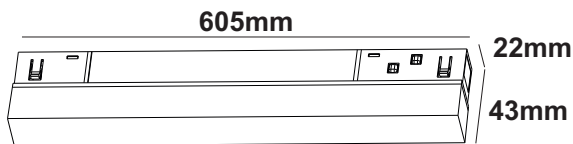

MAGNETIC LED TRACK LUMINAIRE

3 YEARS
GUARANTEE

OSRAM

Application

- This luminaire is suitable for indoor installation

Technical Data

Housing Material	Aluminum
Optic Material	Polycarbonate
Color	White
Input Voltage	48V DC
Input Frequency	50~60Hz
Total Wattage	20W
LED Type	SMD (LM80)
Lifespan	30.000 hours
Protection Class	CLASS III 
Ingress Protection	IP20
LED Driver	Yes (Built-in)
Dimming	No
Replaceable LED / Driver	Yes / Yes

Photometrical Data

Color Temperature	4000K
Lumen	1750Lm
Light Beam Spread	110°
Color Rendering Index (Ra)	≥90

Energy Data

Energy Efficiency Label	D
Energy Consumption	20.0 kWh/1000h

The technical data of the product may differ from the listed +/- 10%