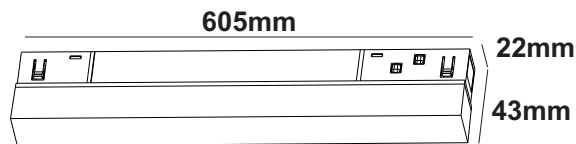

MAGNETIC LED TRACK LUMINAIRE

3 YEARS
GUARANTEE

OSRAM

Application

- This luminaire is suitable for indoor installation

Technical Data

Housing Material	Aluminum
Optic Material	Polycarbonate
Color	White
Input Voltage	48V DC
Input Frequency	50~60Hz
Total Wattage	20W
LED Type	SMD (LM80)
Lifespan	30.000 hours
Protection Class	CLASS III 
Ingress Protection	IP20
LED Driver	Yes (Built-in)
Dimming	No
Replaceable LED / Driver	Yes / Yes

Photometrical Data

Color Temperature	4000K
Lumen	1750Lm
Light Beam Spread	110°
Color Rendering Index (Ra)	≥90

Energy Data

Energy Efficiency Label	D
Energy Consumption	20.0 kWh/1000h

The technical data of the product may differ from the listed +/- 10%