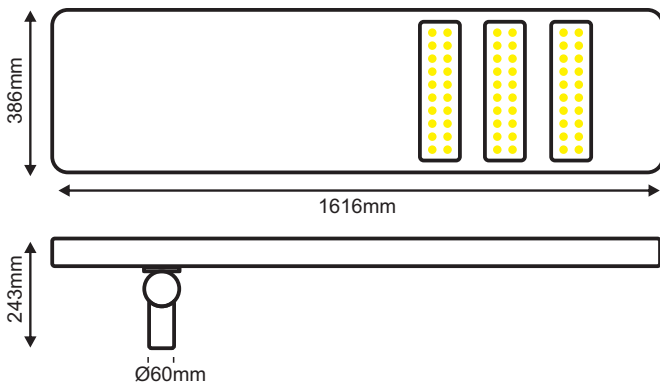

# LED SMD SMART SOLAR SENSOR STREET LUMINAIRE with DAY - NIGHT FUNCTION

Code:  
**LUNAR12040**

**5** YEARS GUARANTEE  
LUMINAIRE &  
BATTERY

### Technical Data

Housing Material	<b>Die-casting Aluminum</b>
Optic Material	<b>Polycarbonate</b>
Color	<b>Black</b>
Total Wattage	<b>120W</b>
LED Type	<b>SMD (LM80)</b>
Lifespan	<b>50.000 hours</b>
Panel Lifespan	<b>20 years</b>
Ingress Protection	<b>IP66</b>
LED Driver	<b>Yes (Built-in)</b>
Replaceable LED / Driver	<b>No / No</b>

### Photometrical Data

Color Temperature	<b>4000K</b>
Lumen	<b>18000Lm*</b>
Light Beam Spread	<b>140°x78°</b>
Color Rendering Index (Ra)	<b>≥80</b>

### Panel Data

Monocrystalline Panel	<b>82Wp/36V</b>
-----------------------	-----------------