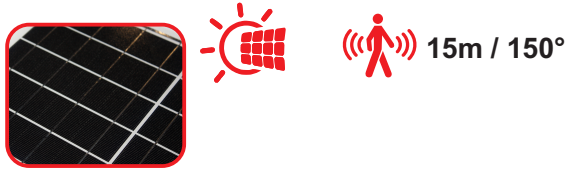

# LED SMD SMART SOLAR SENSOR STREET LUMINAIRE with DAY - NIGHT FUNCTION

Code:  
**LUNAR12040**

**5** YEARS GUARANTEE  
LUMINAIRE &  
BATTERY

### Technical Data

Housing Material	<b>Die-casting Aluminum</b>
Optic Material	<b>Polycarbonate</b>
Color	<b>Black</b>
Total Wattage	<b>120W</b>
LED Type	<b>SMD (LM80)</b>
Lifespan	<b>50.000 hours</b>
Panel Lifespan	<b>20 years</b>
Ingress Protection	<b>IP66</b>
LED Driver	<b>Yes (Built-in)</b>
Replaceable LED / Driver	<b>No / No</b>