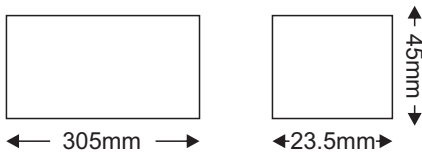

Info

- 2m cable

Technical Data

Housing Material **Aluminum**

Color **White**

Input Voltage **230V AC**

Output Voltage **48V DC**

Input Frequency **50~60Hz**