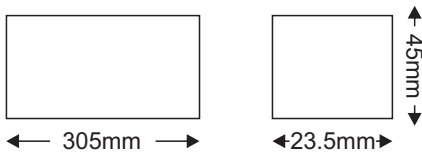

Info

- 2m cable

Technical Data

Housing Material **Aluminum**

Color **White**

Input Voltage **230V AC**

Output Voltage **48V DC**

Input Frequency **50~60Hz**