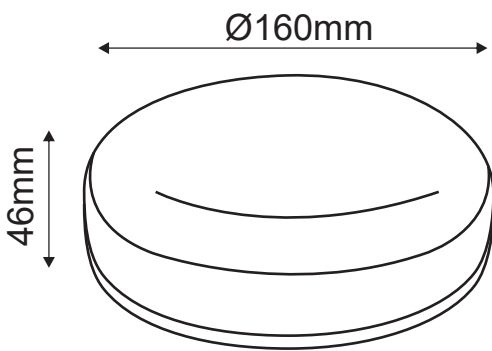

LED ROUND WALL LUMINAIRE

Code:
MADA1240

2 YEARS
GUARANTEE

UV protection

Application

This luminaire is suitable for outdoor installation.

Technical Data

Housing Material	Polycarbonate
Optic Material	Opal Polycarbonate
Color	White
Input Voltage	230V AC
Input Frequency	50~60Hz
Total Wattage	12W
LED Type	SMD
Lifespan	30.000 hours
Protection Class	CLASS II
Ingress Protection	IP66
Mechanical Impact Degree	IK08
LED Driver	Yes (Built in)
Dimming	No
Replaceable LED / Driver	No / No

Photometrical Data

Color Temperature	4000K
Lumen	1070Lm
Light Beam Spread	120°
Color Rendering Index (Ra)	≥80

Energy Data

Energy Efficiency Label	F
Energy Consumption	12.0 kWh/1000h

The technical data of the product may differ from the listed +/- 10%