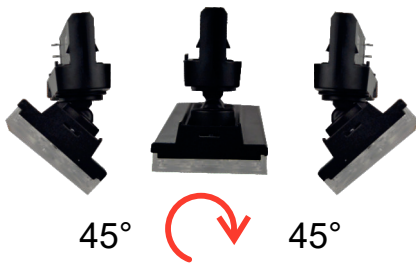

MOVABLE TRACK LUMINAIRE

5 YEARS
GUARANTEE

Application

- This luminaire is suitable for indoor installation

Technical Data

Housing Material	Aluminum
Optic Material	PMMA
Color	Black
Input Voltage	230V AC
Input Frequency	50~60Hz
Total Wattage	40W
LED Type	SMD
Lifespan	50.000 hours
Protection Class	CLASS II 
Ingress Protection	IP20
LED Driver	Yes (Built-in)
Dimming	No
Replaceable LED / Driver	No / Yes
Power Supply	3-Phase

Photometrical Data

Color Temperature	4000K
Lumen	5600Lm
Light Beam Spread	90°
Color Rendering Index (Ra)	≥90

Energy Data

Energy Efficiency Label	C
Energy Consumption	40.0 kWh/1000h

The technical data of the product may differ from the listed +/- 10%