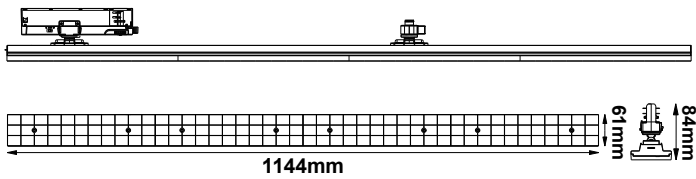

MOVABLE TRACK LUMINAIRE

5 YEARS
GUARANTEE

Application

- This luminaire is suitable for indoor installation

Technical Data

Housing Material	Aluminum
Optic Material	PMMA
Color	Black
Input Voltage	230V AC
Input Frequency	50~60Hz
Total Wattage	40W
LED Type	SMD
Lifespan	50.000 hours
Protection Class	CLASS II 
Ingress Protection	IP20
LED Driver	Yes (Built-in)
Dimming	No
Replaceable LED / Driver	No / Yes
Power Supply	3-Phase

Photometrical Data

Color Temperature	4000K
Lumen	5600Lm
Light Beam Spread	90°
Color Rendering Index (Ra)	≥90

Energy Data

Energy Efficiency Label	C
Energy Consumption	40.0 kWh/1000h

The technical data of the product may differ from the listed +/- 10%