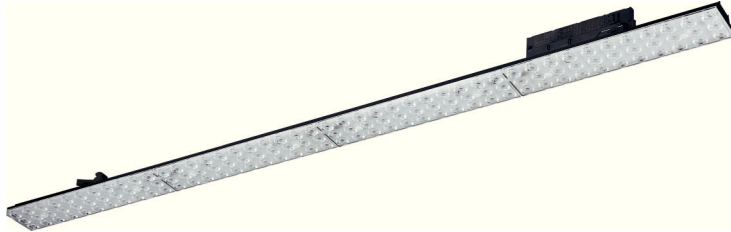

MOVABLE TRACK LUMINAIRE

5 YEARS
GUARANTEE

Application

- This luminaire is suitable for indoor installation

Technical Data

Housing Material	Aluminum
Optic Material	PMMA
Color	Black
Input Voltage	230V AC
Input Frequency	50~60Hz
Total Wattage	40W
LED Type	SMD
Lifespan	50.000 hours
Protection Class	CLASS II 
Ingress Protection	IP20
LED Driver	Yes (Built-in)
Dimming	No
Replaceable LED / Driver	No / Yes
Power Supply	3-Phase

Photometrical Data

Color Temperature	4000K
Lumen	5600Lm
Light Beam Spread	90°
Color Rendering Index (Ra)	≥90

Energy Data

Energy Efficiency Label	C
Energy Consumption	40.0 kWh/1000h

The technical data of the product may differ from the listed +/- 10%