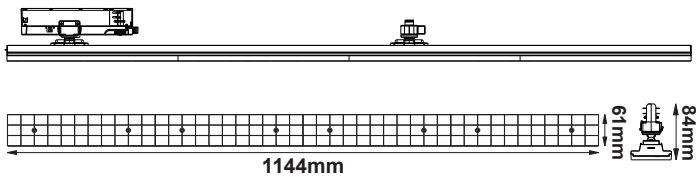

## MOVABLE TRACK LUMINAIRE

**5 YEARS**  
GUARANTEE

45°  45°

### Application

- This luminaire is suitable for indoor installation

### Technical Data

Housing Material	Aluminum
Optic Material	PMMA
Color	White
Input Voltage	230V AC
Input Frequency	50~60Hz
Total Wattage	40W
LED Type	SMD
Lifespan	50.000 hours
Protection Class	CLASS II 
Ingress Protection	IP20
LED Driver	Yes (Built-in)
Dimming	No
Replaceable LED / Driver	No / Yes
Power Supply	3-Phase