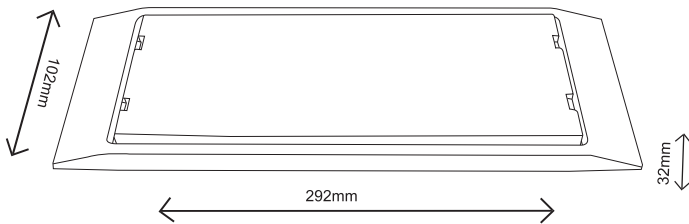

LED EMERGENCY LUMINAIRE

Code:
MAZOR440

2 YEARS
GUARANTEE

Application

- This lamp is suitable for installation indoors and outdoors and is appropriate for backup lighting
- Wall installation or recessed installation

● Green power indicator light

● Red fault indicator light

Springs included
digester installation

Technical Data

Housing Material	PC
Optic Material	PC
Color	Whitr
Input Voltage	230V AC
Input Frequency	50~60Hz
Total Wattage	4W
LED Type	30 SMD2835
Lifespan	30.000 hours
Protection Class	CLASS II
Ingress Protection	IP65
Operating Temperature	-10 ~ +50 C°
Driver	Yes (Inside)
Dimming	No
Light Source Replaceable	No
Cable	No
*Battery	7.4V / 1.8Ah Li-ion
Autonomy	3 hours
Function	Maintained & non-maintained
Maximum position distance	25μ

Photometrical Data

Color Temperature	4000K
Lumen	300Lm
Light Beam Spread	120°
Color Rendering Index (Ra)	≥80

Energy Data

Energy Consumption	4.0 kWh/1000h
--------------------	---------------

The technical data of the product may differ from the listed +/- 10%