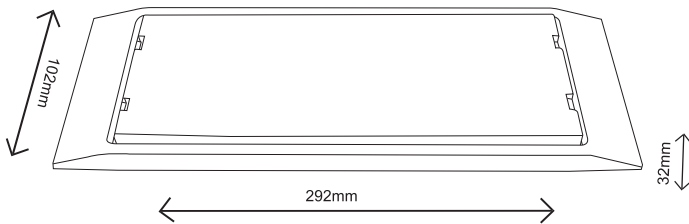

LED EMERGENCY LUMINAIRE

2 YEARS
GUARANTEE

Application

- This lamp is suitable for installation indoors and outdoors and is appropriate for backup lighting
- Wall installation or recessed installation

● Green power indicator light

● Red fault indicator light

Springs included
digester installation

- Test Button

Technical Data

Housing Material	PC
Optic Material	PC
Color	Whitr
Input Voltage	230V AC
Input Frequency	50~60Hz
Total Wattage	4W
LED Type	30 SMD2835
Lifespan	30.000 hours
Protection Class	CLASS II
Ingress Protection	IP65
Operating Temperature	-10 ~ +50 C°
Driver	Yes (Inside)
Dimming	No
Light Source Replaceable	No
Cable	No
*Battery	7.4V / 1.8Ah Li-ion
Autonomy	3 hours
Function	Maintained & non-maintained
Maximum position distance	25μ

Photometrical Data

Color Temperature	4000K
Lumen	300Lm
Light Beam Spread	120°
Color Rendering Index (Ra)	≥80

Energy Data

Energy Consumption	4.0 kWh/1000h
--------------------	---------------

The technical data of the product may differ from the listed +/- 10%