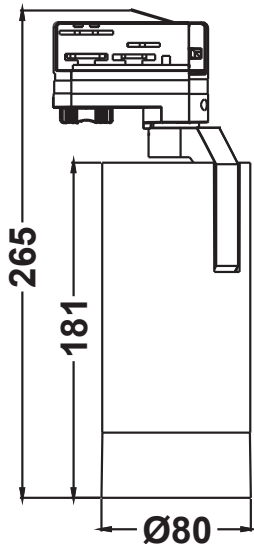

LED TRACK LUMINAIRE

5 YEARS
GUARANTEE

Application

- This luminaire is suitable for indoor installation

Technical Data

Housing Material	Aluminum
Optic Material	PMMA
Color	Sandy White
Input Voltage	230V AC
Input Frequency	50~60Hz
Total Wattage	25W
LED Type	COB
Lifespan	50.000 hours
Protection Class	CLASS I (⊕)
Ingress Protection	IP20
LED Driver	Yes (Built-in)
Dimming	No
Replaceable LED / Driver	No / Yes
Power Supply	3-Phases

Photometrical Data

Color Temperature	3000K
Lumen	2800Lm
Light Beam Spread	25-60°
Color Rendering Index (Ra)	≥80

Energy Data

Energy Efficiency Label	E
Energy Consumption	25.0 kWh/1000h

The technical data of the product may differ from the listed +/- 10%