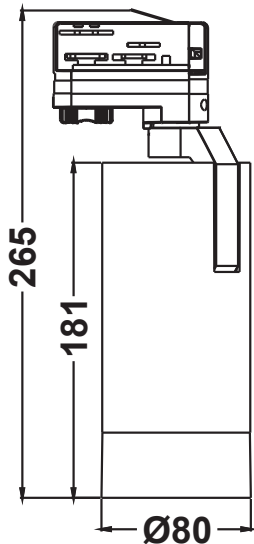

LED TRACK LUMINAIRE

Code:
MEL2540B4

5 YEARS
GUARANTEE

Application

- This luminaire is suitable for indoor installation

Technical Data

| | |
|--------------------------|----------------|
| Housing Material | Aluminum |
| Optic Material | PMMA |
| Color | Sandy Black |
| Input Voltage | 230V AC |
| Input Frequency | 50~60Hz |
| Total Wattage | 25W |
| LED Type | COB |
| Lifespan | 50.000 hours |
| Protection Class | CLASS I (⊥) |
| Ingress Protection | IP20 |
| LED Driver | Yes (Built-in) |
| Dimming | No |
| Replaceable LED / Driver | No / Yes |
| Power Supply | 3-Phases |

Photometrical Data

| | |
|----------------------------|--------|
| Color Temperature | 4000K |
| Lumen | 3000Lm |
| Light Beam Spread | 25-60° |
| Color Rendering Index (Ra) | ≥80 |

Energy Data

| | |
|-------------------------|----------------|
| Energy Efficiency Label | D |
| Energy Consumption | 25.0 kWh/1000h |