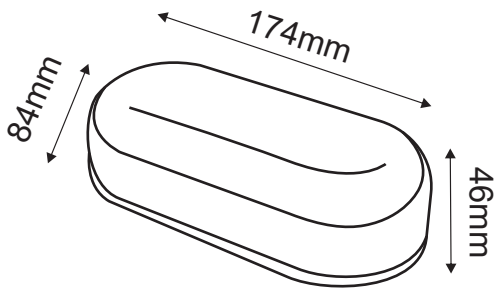

LED WALL LUMINAIRE

Code:
MINA1240

2 YEARS
GUARANTEE

UV protection

Application

This luminaire is suitable for outdoor installation.

Technical Data

Housing Material	Polycarbonate
Optic Material	Opal Polycarbonate
Color	White
Input Voltage	230V AC
Input Frequency	50~60Hz
Total Wattage	12W
LED Type	SMD
Lifespan	30.000 hours
Protection Class	CLASS II 
Ingress Protection	IP66
Mechanical Impact Degree	IK08
LED Driver	Yes (Built in)
Dimming	No
Replaceable LED / Driver	No / No

Photometrical Data

Color Temperature	4000K
Lumen	1070Lm
Light Beam Spread	120°
Color Rendering Index (Ra)	≥80

Energy Data

Energy Efficiency Label	F
Energy Consumption	12.0 kWh/1000h

The technical data of the product may differ from the listed +/- 10%