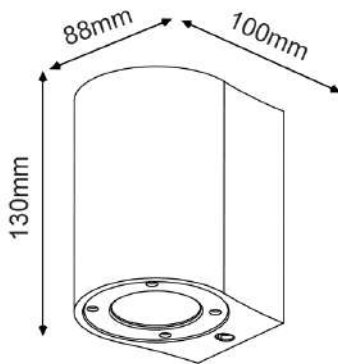

WALL LUMINAIRE

Code:
MK0521RW

Technical Data

Collection	ARETE
Voltage (Volt)	230V AC
IP- Fluid and Dust Protection Indicator	IP65
Beam Angle/ Light Direction	One Direction Lighting
Lightbulb's Quantity	1
Lampholder	GU10
Material (main)	Cement
Color (main)	White
Color (secondary)	Silver
Shape	Round
Luminaire's Type	Conventional

• This luminaire is suitable for outdoor installation

The technical data of the product may differ from the listed +/- 10%