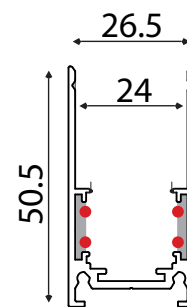

MAGNETIC TRACK SURFACE 48V DC

Code:
MS1MW

Technical Data

Housing Material	Aluminum
Length	1 meters
Color	White
Input Voltage	48V DC

Application

This track is suitable for indoor installation

Info

All magnetic tracks includes plastic end-caps and diffuser