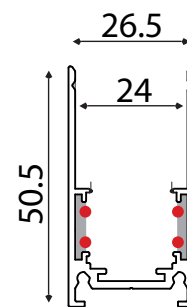

The technical data of the product may differ from the listed +/- 10%

APOSTOLIDIS TRADING
Industrial area of Serres | 62100 Serres, Greece
T. +30 23210 77020-21 | F. +30 23210 77022
info@acalight.gr | www.acalight.gr