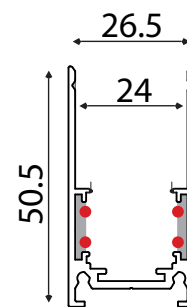

MAGNETIC TRACK SURFACE 48V DC

Code:
MS3MW

Technical Data

Housing Material	Aluminum
Length	3 meters
Color	White
Input Voltage	48V DC

Application

This track is suitable for indoor installation

Info

All magnetic tracks includes plastic end-caps and diffuser