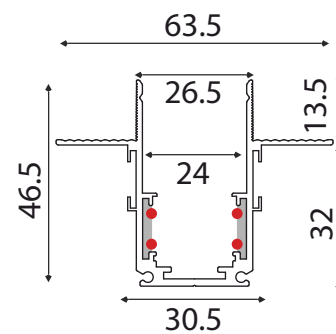

Code:

MT2MB

MAGNETIC TRACK TRIMLESS 48V DC

Technical Data

Housing Material **Aluminum**

Length **2 meters**

Color **Black**

Input Voltage **48V DC**

Application

This track is suitable for indoor installation

Info

All magnetic tracks includes plastic end-caps and diffuser

The technical data of the product may differ from the listed +/- 10%